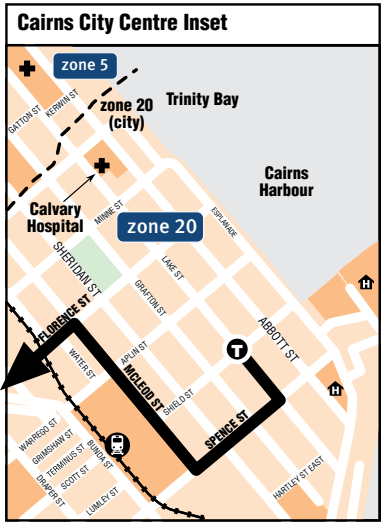

Key

- route 1's
- terminus
- train station
- shops

Diagrammatic Map - not to scale
- mains streets only

Produced by Queensland Transport © State of Queensland Department of Transport Passenger Transport Division 2008 www.transport.qld.gov.au

Sunday																
major stops	am						pm									
	1H	1G	1H	1G	1H	1G	1H	1G	1H	1G	1H	1G	1H	1G	1H	1G
White Rock	7.50	8.50	9.50	10.50	11.50	12.50	1.50	2.50	3.50	4.50	5.50	6.50	7.50	8.50	9.47	10.47
Coconut Village	7.56	8.56	9.56	10.56	11.56	12.56	1.56	2.56	3.56	4.56	5.54	6.54	7.54	8.54	9.51	10.51
Stocklands	8.07	9.07	10.07	11.07	12.07	1.07	2.07	3.07	4.07	5.07	6.05	7.05	8.04	9.04	10.01	11.01
Westcourt Plaza	8.12	9.12	10.12	11.12	12.12	1.12	2.12	3.12	4.12	5.12	6.09	7.09	8.09	9.09	10.06	11.06
Transit Mall	8.30	9.30	10.30	11.30	12.30	1.30	2.30	3.30	4.30	5.30	6.26	7.26	8.18	9.18	10.15	11.15