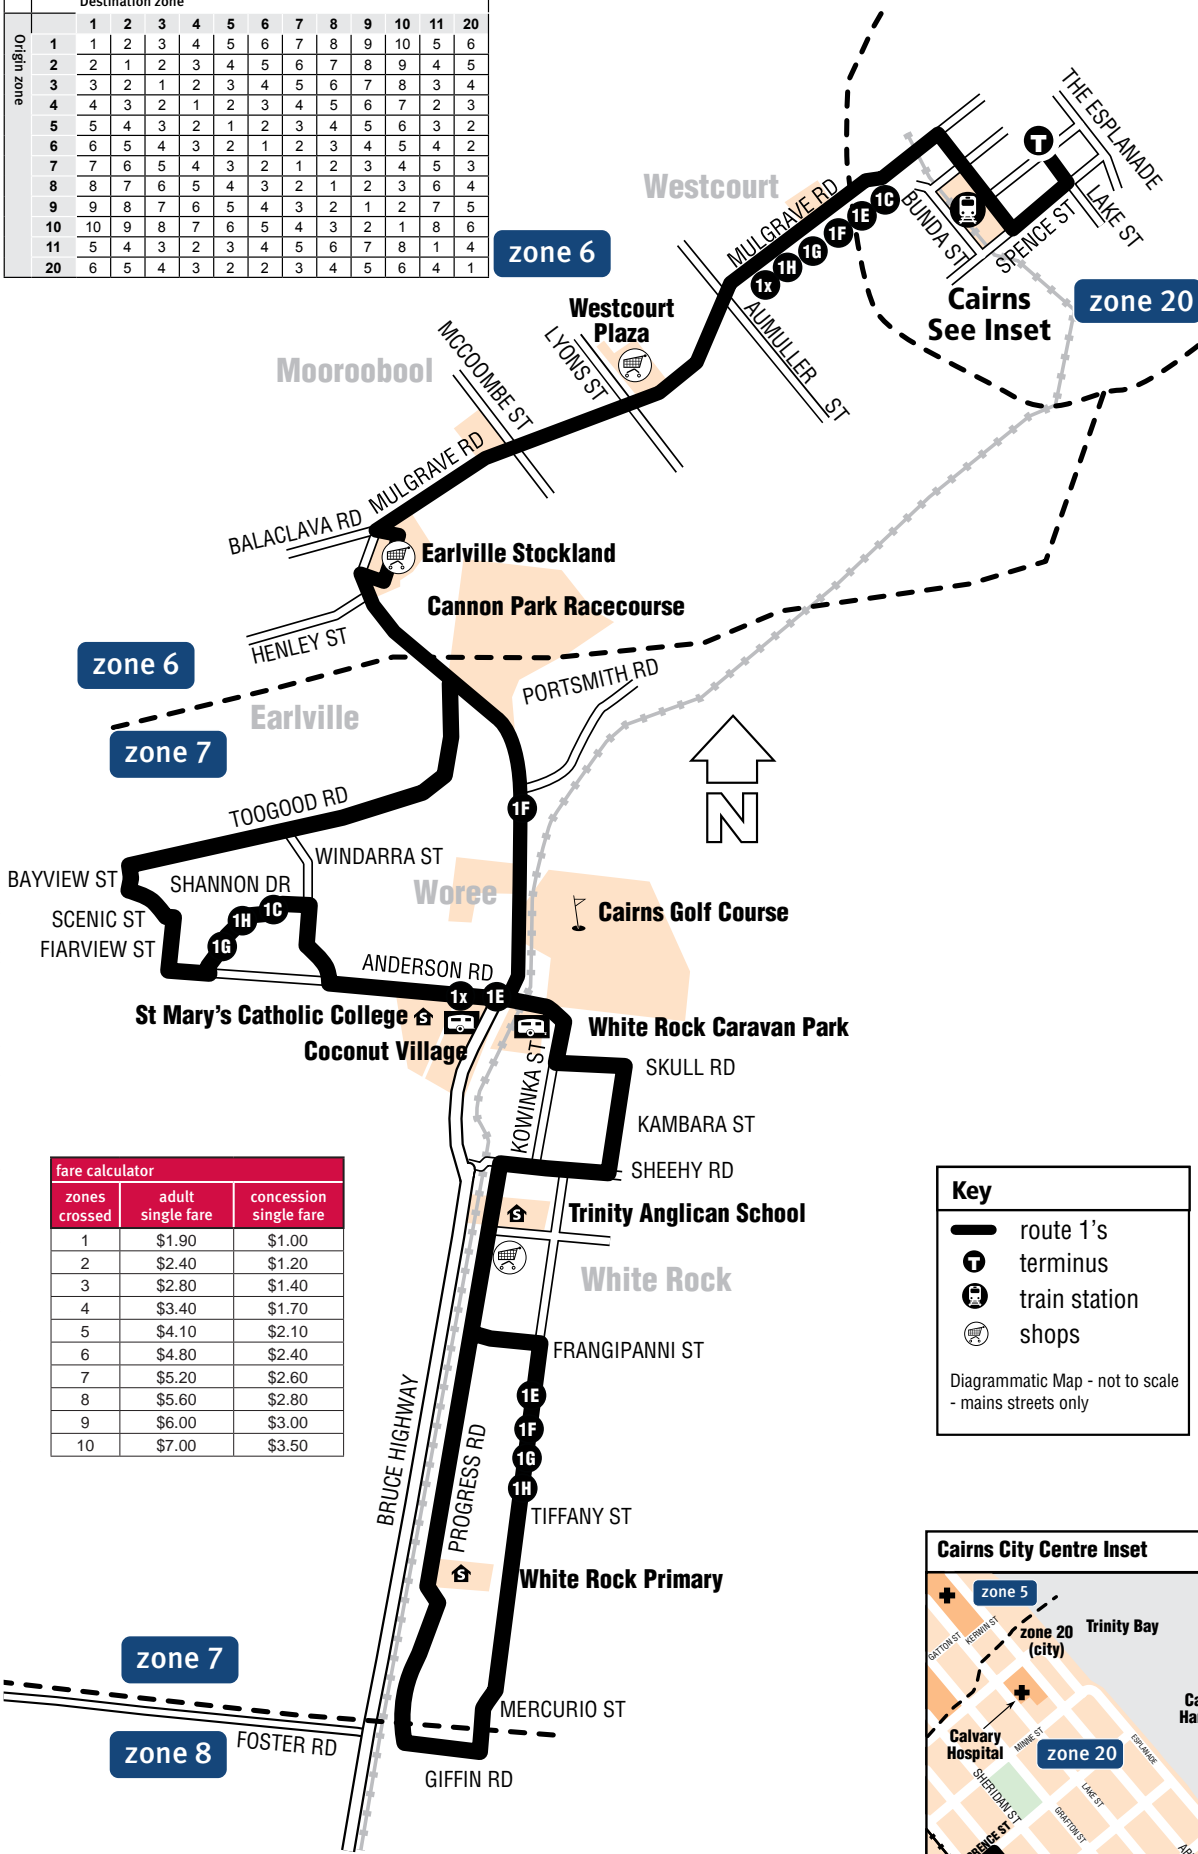

zones crossed	adult single fare	concession single fare
1	\$1.90	\$1.00
2	\$2.40	\$1.20
3	\$2.80	\$1.40
4	\$3.40	\$1.70
5	\$4.10	\$2.10
6	\$4.80	\$2.40
7	\$5.20	\$2.60
8	\$5.60	\$2.80
9	\$6.00	\$3.00
10	\$7.00	\$3.50

Key

- route 1's
- terminus
- train station
- shops

Diagrammatic Map - not to scale
- mains streets only

Produced by Queensland Transport © State of Queensland Department of Transport Passenger Transport Division 2008 www.transport.qld.gov.au

Routes 1C, 1E, 1F, 1G, 1H, 1X - from Cairns City servicing Cairns City , Westcourt Plaza, Stocklands Earlville, Coconut Village, White Rock

Sunday															
major stops	am					pm									
	1H	1G	1H	1G	1H	1G	1H	1G	1H	1G	1H	1G	1H	1G	1H
Transit Mall	8.15	9.15	10.15	11.15	12.15	1.15	2.15	3.15	4.15	5.15	6.15	7.15	8.15	9.15	10.11
Westcourt Plaza	8.25	9.25	10.25	11.25	12.25	1.25	2.25	3.25	4.25	5.25	6.24	7.24	8.24	9.24	10.18
Stocklands	8.32	9.32	10.32	11.32	12.32	1.32	2.32	3.32	4.32	5.32	6.30	7.30	8.30	9.30	10.24
Coconut Village	8.42	9.42	10.42	11.42	12.42	1.42	2.42	3.42	4.42	5.42	6.40	7.40	8.40	9.40	10.34
White Rock	8.48	9.48	10.48	11.48	12.48	1.48	2.48	3.48	4.48	5.48	6.46	7.46	8.46	9.46	10.40

Sunday																
major stops	am						pm									
	1H	1G	1H	1G	1H	1G	1H	1G	1H	1G	1H	1G	1H	1G	1H	1G
White Rock	7.50	8.50	9.50	10.50	11.50	12.50	1.50	2.50	3.50	4.50	5.50	6.50	7.50	8.50	9.47	10.47
Coconut Village	7.56	8.56	9.56	10.56	11.56	12.56	1.56	2.56	3.56	4.56	5.54	6.54	7.54	8.54	9.51	10.51
Stocklands	8.07	9.07	10.07	11.07	12.07	1.07	2.07	3.07	4.07	5.07	6.05	7.05	8.04	9.04	10.01	11.01
Westcourt Plaza	8.12	9.12	10.12	11.12	12.12	1.12	2.12	3.12	4.12	5.12	6.09	7.09	8.09	9.09	10.06	11.06
Transit Mall	8.30	9.30	10.30	11.30	12.30	1.30	2.30	3.30	4.30	5.30	6.26	7.26	8.18	9.18	10.15	11.15